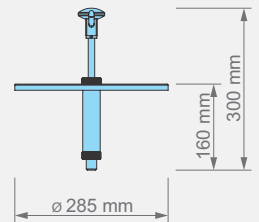

It will provide you convenience especially in areas with heavy consumption and for filling small bottles.

Push Button Dispenser for 10 Ltr. Buckets (ø285mm)

510151

- 510151
- 510152
- 510153
- 510154

**Custom sizes can be produced upon request.

| Item Nr / Code | Product Name | Dimensions | Weight | Capacity | Dosage |
|----------------|---------------------------|--------------------|---------|----------|-------------|
| 510151 ● | KD-010-285 DISPENSER UNIT | Ø 285 x 300 mm (h) | 0,80 kg | N/A | 30 ml (± 5) |
| 510152 ○ | | | | | |
| 510153 ● | | | | | |
| 510154 ● | | | | | |