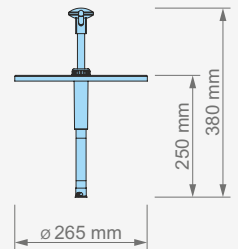

It will provide you convenience especially in areas with heavy consumption and for filling small bottles.

Push Button Dispenser Unit

510111

- 510111
- 510112
- 510113
- 510114

Item Nr / Code	Product Name	Dimensions	Weight	Capacity	Dosage
510111 ●	KD-016 DISPENSER UNIT	Ø 265 x 380 mm (h)	0,60 kg	N/A	30 ml (± 5)
510112 ○					
510113 ●					
510114 ●					