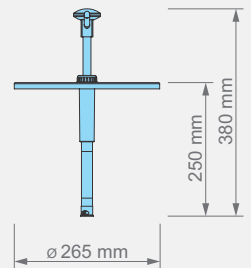

It will provide you convenience especially in areas with heavy consumption and for filling small bottles.

Push Button Dispenser Unit

510111

- 510111
- 510112
- 510113
- 510114

Item Nr / Code	Product Name	Dimensions	Weight	Capacity	Dosage
510111 ●	KD-016 DISPENSER UNIT	Ø 265 x 380 mm (h)	0,60 kg	N/A	30 ml (± 5)
510112 ○					
510113 ●					
510114 ●					