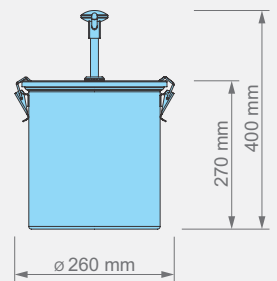

It will provide you convenience especially in areas with heavy consumption and for filling small bottles.

Push Button Dispenser with 10 Ltr. Stainless Steel Locksafe Container

510101

● 510101
○ 510102
● 510103
● 510104

Item Nr / Code	Product Name	Dimensions	Weight	Capacity	Dosage
510101 ●	KD-01610 PUSH BUTTON DISPENSER	Ø 265 x 400 mm (h)	2,10 kg	10 l	30 ml (± 5)
510102 ○					
510103 ●					
510104 ●					