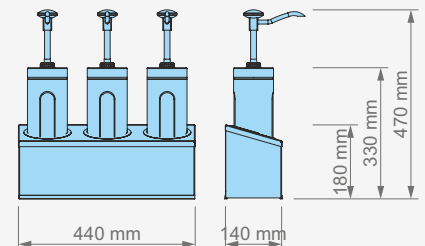

Technical Specification 490101

Push Button Dispenser with Viewing Window Container

With The sauce level viewing window of the glass jar, you can easily monitor the level of your sauces with this product.

- Glass Container with Stainless Steel Cover
- Available with Set 2 / Set 3 Holders

Push Button Dispenser with Viewing Window Container Set 3 Holder

490101

Item Nr / Code	Product Name	Dimensions	Weight	Capacity	Dosage
490101 ●○○	KD-006 PUSH BUTTON DISPENSER SET 3	440 x 140 x 470 mm (h)	6,35 kg	3 x 2,25 l	30 ml (± 5)