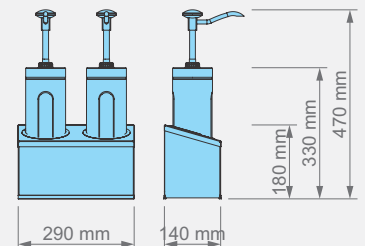

Technical Specification 480101

Push Button Dispenser with Viewing Window Container

With The sauce level viewing window of the glass jar, you can easily monitor the level of your sauces with this product.

- Glass Container with Stainless Steel Cover
- Available with Set 2 / Set 3 Holders

Push Button Dispenser with Viewing Window Container Set 2 Holder

480101

Item Nr / Code	Product Name	Dimensions	Weight	Capacity	Dosage
480101 ●○	KD-006 PUSH BUTTON DISPENSER SET 2	290 x 140 x 470 mm (h)	4,40 kg	2 x 2,25 l	30 ml (± 5)