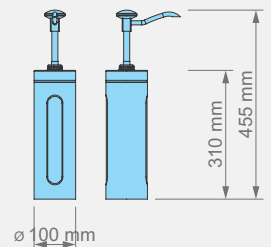

Technical Specification

● 470101 ○ 470102 ● 470103 ● 470104

Push Button Dispenser with Viewing Window Container

With The sauce level viewing window of the glass jar, you can easily monitor the level of your sauces with this product.

- Glass Container with Stainless Steel Cover
- Available with Set 2 / Set 3 Holders

Push Button Dispenser with Viewing Window Container

● 470101
○ 470102
● 470103
● 470104

Item Nr / Code	Product Name	Dimensions	Weight	Capacity	Dosage
470101 ●	KD-006 PUSH BUTTON DISPENSER	100 Ø x 455 mm (h)	1,25 kg	2,25 l	30 ml (± 5)
470102 ○					
470103 ●					
470104 ●					