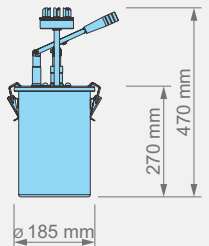

### Lever Dispenser Multi Needle Nozzle with 4,5 Ltr. Stainless Steel Locksafe Container

420115

Multi  
Needle Nozzle

Item Nr / Code	Product Name	Dimensions	Weight	Capacity	Dosage
420115	KD-019-M LEVER DISPENSER MULTI NEEDLE NOZZLE	Ø 185 x 470 mm (h)	2,60 kg	4,5 l	35 ml (± 5)