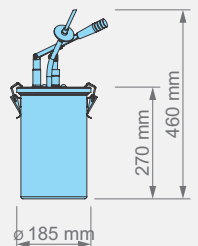

Technical Specification 420114

Lever Dispenser with Filling Nozzle

Lever dispenser with filling nozzles makes it easy for filling of custard donuts and croissants and pastry products.

Lever Dispenser Needle Nozzle with 4,5 Ltr. Stainless Steel Locksafe Container

Item Nr / Code	Product Name	Dimensions	Weight	Capacity	Dosage
420114	KD-020-4,5 LEVER DISPENSER NEEDLE NOZZLE	Ø 185 x 460 mm (h)	2,40 kg	4,5 l	35 ml (± 5)