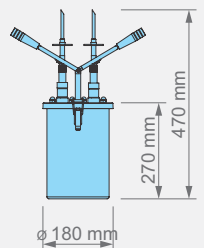

Technical Specification

420107

Lever Dispenser with Filling Nozzle

Lever dispenser with filling nozzles makes it easy for filling of custard donuts and croissants and pastry products.

Viscosity Use

THICK THICKER THIN

Application

FILLING AMBIENT

Lever Dispenser Double Needle Nozzle with 4,5 Ltr. Stainless Steel Locksafe Container

420107

Item Nr / Code	Product Name	Dimensions	Weight	Capacity	Dosage
420107	KD-019 DBL LEVER DISPENSER DOUBLE NEEDLE NOZZLE	Ø 180 x 470 mm (h)	3,20 kg	4,5 l	35 ml (± 5)