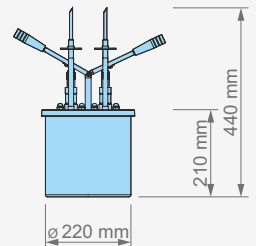

Technical Specification 420104

Lever Dispenser with Filling Nozzle

Lever dispenser with filling nozzles makes it easy for filling of custard donuts and croissants and pastry products.

Lever Dispenser Double Needle Nozzle with 6 Ltr. Stainless Steel Container

420104

Item Nr / Code	Product Name	Dimensions	Weight	Capacity	Dosage
420104	KD-019-6 DBL LEVER DISPENSER DOUBLE NEEDLE NOZZLE	Ø 225 x 440 mm (h)	3,00 kg	6 l	35 ml (± 5)