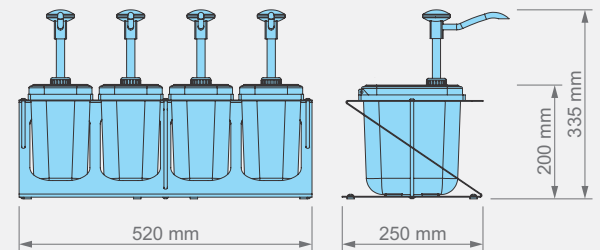

Technical Specification 410101

Push Button Dispenser with Fountain Jar

Push button Dispensers with Fountain jar comes with different colour lid options and dispenser Headers. Fountain Jars can easily drop-in to kitchen counter tops and will allow you to create your own Sauce dispensing work areas.

- Durable Plastic Dispenser unit
- 1,9 Lt. Fountain jar drop-in
- Plastic lid cover with color options
- Available with Set 1 / Set 2 / Set 3 / Set 4 Z-Holders

Push Button Dispenser with 1,9 Ltr. Fountain Jar / Set 4 Z Holder

410101

Item Nr / Code	Product Name	Dimensions	Weight	Capacity	Dosage
410101 ●○○●	KDP-003 PUSH BUTTON DISPENSER SET 4	520 x 250 x 335 mm (h)	3,65 kg	4 x 1,9 l	30 ml (± 5)