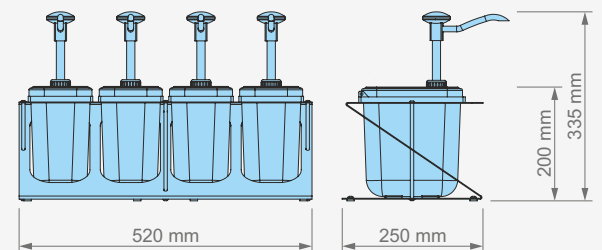

- Durable Plastic Dispenser unit
- 1,9 Lt. Fountain jar drop-in
- Plastic lid cover with color options
- Available with Set 1 / Set 2 / Set 3 / Set 4 Z-Holders

### Push Button Dispenser with 1,9 Ltr. Fountain Jar / Set 4 Z Holder

Item Nr / Code	Product Name	Dimensions	Weight	Capacity	Dosage
410101 ●○●●	KDP-003 PUSH BUTTON DISPENSER SET 4	520 x 250 x 335 mm (h)	3,65 kg	4 x 1,9 l	30 ml (± 5)