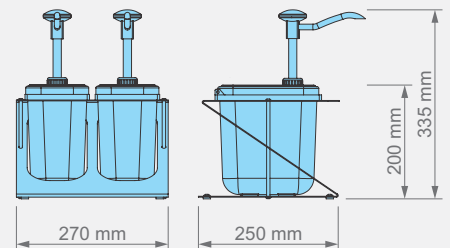

Technical Specification

390101

Push Button Dispenser with Fountain Jar

Push button Dispensers with Fountain jar comes with different colour lid options and dispenser Headers. Fountain Jars can easily drop-in to kitchen counter tops and will allow you to create your own Sauce dispensing work areas.

- Durable Plastic Dispenser unit
- 1,9 Lt. Fountain jar drop-in
- Plastic lid cover with color options
- Available with Set 1 / Set 2 / Set 3 / Set 4 Z-Holder

Push Button Dispenser with 1,9 Ltr. Fountain Jar / Set 2 Z Holder

390101

Item Nr / Code	Product Name	Dimensions	Weight	Capacity	Dosage
390101 ●○	KDP-003 PUSH BUTTON DISPENSER SET 2	270 x 250 x 335 mm (h)	1,90 kg	2 x 1,9 l	30 ml (± 5)