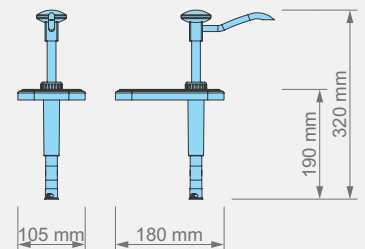

- Durable Plastic Dispenser unit
- 1,9 Lt. Fountain jar drop-in
- Plastic lid cover with color options
- Available with Set 1 / Set 2 / Set 3 / Set 4 Z-Holders

### Push Button Dispenser Unit

- 370105  
○ 370106  
● 370107  
● 370108

Item Nr / Code	Product Name	Dimensions	Weight	Capacity	Dosage
370105 ●	<b>KDP-003</b> PUSH BUTTON DISPENSER UNIT	105 x 180 x 320 mm (h)	0,15 kg	N/A	30 ml (± 5)
370106 ○					
370107 ●					
370108 ●					