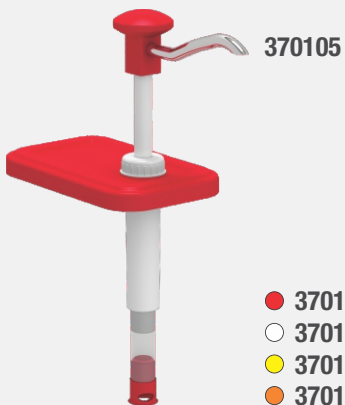

## Technical Specification

● 370105 ○ 370106 ● 370107 ● 370108

### Push Button Dispenser with Fountain Jar

Push button Dispensers with Fountain jar comes with different colour lid options and dispenser Headers. Fountain Jars can easily drop-in to kitchen counter tops and will allow you to create your own Sauce dispensing work ares.

- Durable Plastic Dispenser unit
- 1,9 Lt. Fountain jar drop-in
- Plastic lid cover with color options
- Available with Set 1 / Set 2 / Set 3 / Set 4 Z-Holders

### Push Button Dispenser Unit

- 370105  
○ 370106  
● 370107  
● 370108

Item Nr / Code	Product Name	Dimensions	Weight	Capacity	Dosage
370105 ●	<b>KDP-003</b> PUSH BUTTON DISPENSER UNIT	105 x 180 x 320 mm (h)	0,15 kg	N/A	30 ml (± 5)
370106 ○					
370107 ●					
370108 ●					