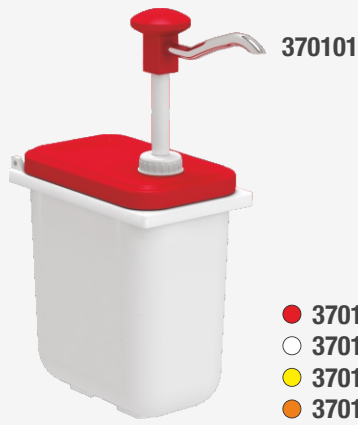

## Technical Specification

● 370101 ○ 370102 ● 370103 ● 370104

### Push Button Dispenser with Fountain Jar

Push button Dispensers with Fountain jar comes with different colour lid options and dispenser Headers. Fountain Jars can easily drop-in to kitchen counter tops and will allow you to create your own Sauce dispensing work areas.

- Durable Plastic Dispenser unit
- 1,9 Lt. Fountain jar drop-in
- Plastic lid cover with color options
- Available with Set 1 / Set 2 / Set 3 / Set 4 Z-Holder

### Push Button Dispenser with 1,9 Ltr. Fountain Jar

● 370101  
○ 370102  
● 370103  
● 370104

Item Nr / Code	Product Name	Dimensions	Weight	Capacity	Dosage
370101 ●	<b>KDP-003</b> PUSH BUTTON DISPENSER	115 x 190 x 330 mm (h)	0,40 kg	1,9 l	30 ml (± 5)
370102 ○					
370103 ●					
370104 ●					