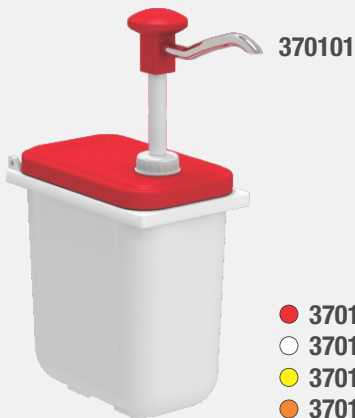

Technical Specification

● 370101 ○ 370102 ● 370103 ● 370104

Push Button Dispenser with Fountain Jar

Push button Dispensers with Fountain jar comes with different colour lid options and dispenser Headers. Fountain Jars can easily drop-in to kitchen counter tops and will allow you to create your own Sauce dispensing work areas.

- Durable Plastic Dispenser unit
- 1,9 Lt. Fountain jar drop-in
- Plastic lid cover with color options
- Available with Set 1 / Set 2 / Set 3 / Set 4 Z-Holders

Push Button Dispenser with 1,9 Ltr. Fountain Jar

- 370101
- 370102
- 370103
- 370104

Item Nr / Code	Product Name	Dimensions	Weight	Capacity	Dosage
370101 ●	KDP-003 PUSH BUTTON DISPENSER	115 x 190 x 330 mm (h)	0,40 kg	1,9 l	30 ml (± 5)
370102 ○					
370103 ●					
370104 ●					