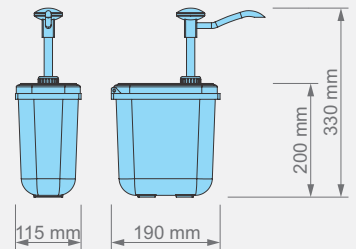

Technical Specification

● 370101 ○ 370102 ● 370103 ● 370104

Push Button Dispenser with Fountain Jar

Push button Dispensers with Fountain jar comes with different colour lid options and dispenser Headers. Fountain Jars can easily drop-in to kitchen counter tops and will allow you to create your own Sauce dispensing work areas.

- Durable Plastic Dispenser unit
- 1,9 Lt. Fountain jar drop-in
- Plastic lid cover with color options
- Available with Set 1 / Set 2 / Set 3 / Set 4 Z-Holders

Push Button Dispenser with 1,9 Ltr. Fountain Jar

- 370101
- 370102
- 370103
- 370104

Item Nr / Code	Product Name	Dimensions	Weight	Capacity	Dosage
370101 ●	KDP-003 PUSH BUTTON DISPENSER	115 x 190 x 330 mm (h)	0,40 kg	1,9 l	30 ml (± 5)
370102 ○					
370103 ●					
370104 ●					