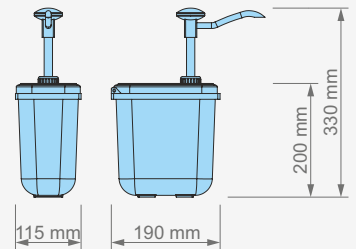

### Push Button Dispenser with Fountain Jar

Push button Dispensers with Fountain jar comes with different colour lid options and dispenser Headers. Fountain Jars can easily drop-in to kitchen counter tops and will allow you to create your own Sauce dispensing work areas.

- Durable Plastic Dispenser unit
- 1,9 Lt. Fountain jar drop-in
- Plastic lid cover with color options
- Available with Set 1 / Set 2 / Set 3 / Set 4 Z-Holder

### Push Button Dispenser with 1,9 Ltr. Fountain Jar

● 370101  
○ 370102  
● 370103  
● 370104

Item Nr / Code	Product Name	Dimensions	Weight	Capacity	Dosage
370101 ●	<b>KDP-003</b> PUSH BUTTON DISPENSER	115 x 190 x 330 mm (h)	0,40 kg	1,9 l	30 ml (± 5)
370102 ○					
370103 ●					
370104 ●					