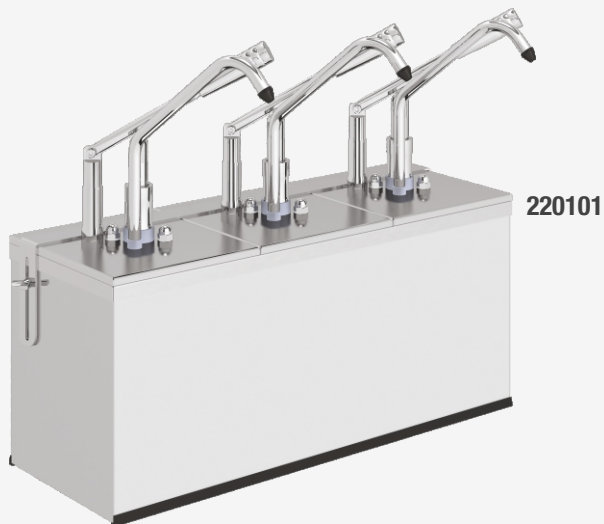

Technical Specification 220101

Gastronorm Lever Dispensers

Lever Dispensers compatible with Gastronorm containers, which are indispensable in industrial and professional kitchens, will make your serving easier and organised.

- Lever-action handle
- Compliant with GN Gastronorm containers
- Available with Set 1 / Set2 / Set 3 Holders

Gastronorm Lever Dispenser with GN 1/6 200 Container / Set 3 Holder

Item Nr / Code	Product Name	Dimensions	Weight	Capacity	Dosage
220101	KD-0216 LEVER DISPENSER SET 3	500 x 180 x 430 mm (h)	9,80 kg	3 x 3 l	35 ml (± 5)