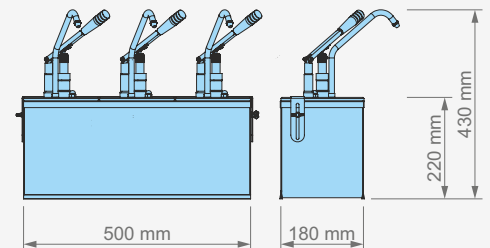

- Lever-action handle
- Compliant with GN Gastronorm containers
- Available with Set 1 / Set2 / Set 3 Holders

Gastronorm Lever Dispenser with GN 1/6 200 Container / Set 3 Holder

Item Nr / Code	Product Name	Dimensions	Weight	Capacity	Dosage
220101	KD-0216 LEVER DISPENSER SET 3	500 x 180 x 430 mm (h)	9,80 kg	3 x 3 l	35 ml (± 5)