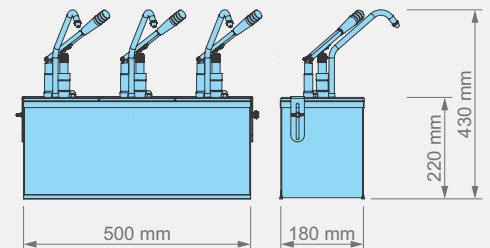

- Lever-action handle
- Comptiable with GN Gastronorm containers
- Available with Set 1 / Set2 / Set 3 Holders

Gastronorm Lever Dispenser with GN 1/6 200 Container / Set 3 Holder

Item Nr / Code	Product Name	Dimensions	Weight	Capacity	Dosage
220101	KD-0216 LEVER DISPENSER SET 3	500 x 180 x 430 mm (h)	9,80 kg	3 x 3 l	35 ml (± 5)