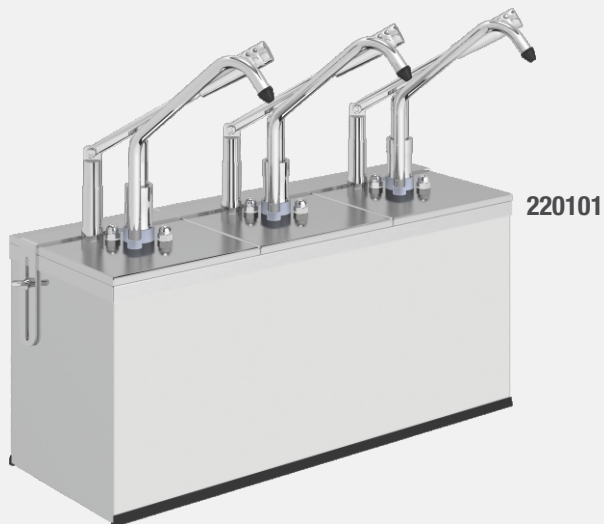

Technical Specification 220101

Gastronorm Lever Dispensers

Lever Dispensers compatible with Gastronorm containers, which are indispensable in industrial and professional kitchens, will make your serving easier and organised.

- Lever-action handle
- Comptiable with GN Gastronorm containers
- Available with Set 1 / Set2 / Set 3 Holders

Gastronorm Lever Dispenser with GN 1/6 200 Container / Set 3 Holder

Item Nr / Code	Product Name	Dimensions	Weight	Capacity	Dosage
220101	KD-0216 LEVER DISPENSER SET 3	500 x 180 x 430 mm (h)	9,80 kg	3 x 3 l	35 ml (± 5)