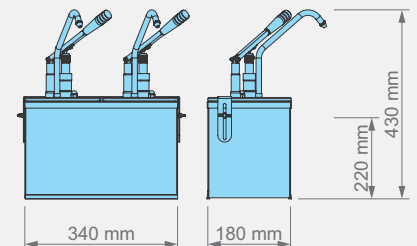

- Lever-action handle
- Comptiable with GN Gastronorm containers
- Available with Set 1 / Set2 / Set 3 Holders

Gastronorm Lever Dispenser with GN 1/6 200 Container / Set 2 Holder

Item Nr / Code	Product Name	Dimensions	Weight	Capacity	Dosage
210101	KD-0216 LEVER DISPENSER SET 2	340 x 180 x 430 mm (h)	6,90 kg	2 x 3 l	35 ml (± 5)