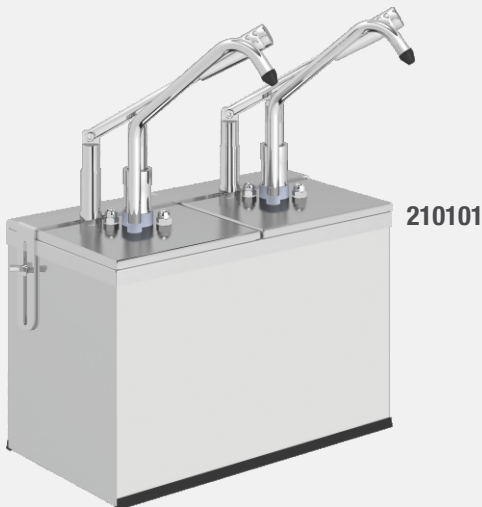

Technical Specification 210101

Gastronorm Lever Dispensers

Lever Dispensers compatible with Gastronorm containers, which are indispensable in industrial and professional kitchens, will make your serving easier and organised.

- Lever-action handle
- Comptiable with GN Gastronorm containers
- Available with Set 1 / Set2 / Set 3 Holders

Gastronorm Lever Dispenser with GN 1/6 200 Container / Set 2 Holder

Item Nr / Code	Product Name	Dimensions	Weight	Capacity	Dosage
210101	KD-0216 LEVER DISPENSER SET 2	340 x 180 x 430 mm (h)	6,90 kg	2 x 3 l	35 ml (± 5)