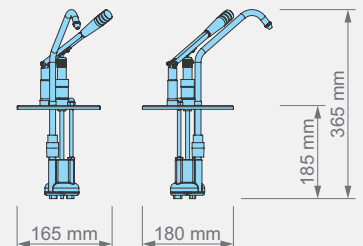

- Lever-action handle
- Comptiable with GN Gastronorm containers
- Available with Set 1 / Set2 / Set 3 Holders

Gastronorm Lever Dispenser Unit GN 1/6

Item Nr / Code	Product Name	Dimensions	Weight	Capacity	Dosage
160102	KD-0216-200-A DISPENSER UNIT	165 x 180 x 365 mm (h)	1,30 kg	N/A	35 ml (± 5)
160105	KD-0216-150-A DISPENSER UNIT	165 x 180 x 315 mm (h)	1,20 kg	N/A	35 ml (± 5)