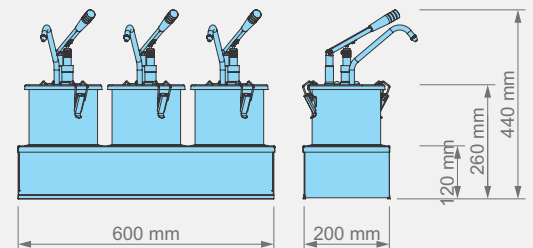

### Lever Dispenser with Locksafe Container / Set 3 Holder

Item Nr / Code	Product Name	Dimensions	Weight	Capacity	Dosage
150101	KD-001 LEVER DISPENSER SET 3	600 x 200 x 440 mm (h)	10,50 kg	3 x 4,5 l	35 ml (± 5)