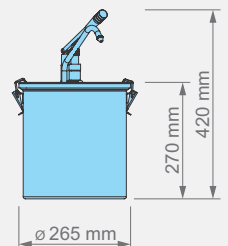

- Lever-action handle
- High quality stainless steel
- Durable design and serving
- Easy cleaning and maintenance

Lever Dispenser with 10 Ltr. Stainless Steel Locksafe Container

Item Nr / Code	Product Name	Dimensions	Weight	Capacity	Dosage
130101	KD-0910 LEVER DISPENSER	∅ 265 x 420 mm (h)	3,00 kg	10 l	35 ml (± 5)