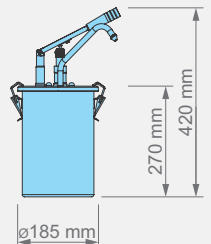

Technical Specification

120101

Lever Dispensers with Locksafe Container

Lever dispensers, made of high quality stainless steel, provide convenience to the user, The lockable Containers. Lever dispensers are ergonomic, easy to use and suitable for intensive use.

- Lever-action handle
- High quality stainless steel
- Durable design and serving
- Easy cleaning and maintenance

Lever Dispenser with 4,5 Ltr. Stainless Steel Locksafe Container

Item Nr / Code	Product Name	Dimensions	Weight	Capacity	Dosage
120101	KD-001-4,5 LEVER DISPENSER	Ø 185 x 420 mm (h)	2,35 kg	4,5 l	35 ml (± 5)