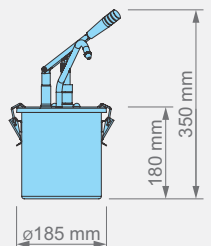

Technical Specification 110101

Lever Dispensers with Locksafe Container

Lever dispensers, made of high quality stainless steel, provide convenience to the user, The lockable Containers. Lever dispensers are ergonomic, easy to use and suitable for intensive use.

- Lever-action handle
- High quality stainless steel
- Durable design and serving
- Easy cleaning and maintenance

Lever Dispenser with 3 Ltr. Stainless Steel Locksafe Container

Item Nr / Code	Product Name	Dimensions	Weight	Capacity	Dosage
110101	KD-001-3 LEVER DISPENSER	Ø 185 x 350 mm (h)	1,75 kg	3 l	35 ml (± 5)