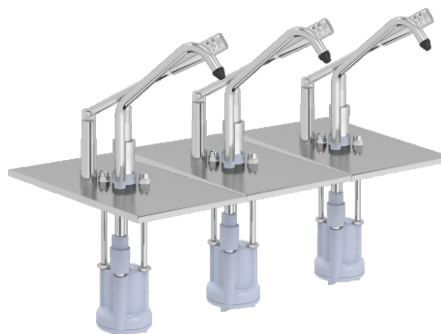

Parts List 540102

Cold Sauce Serving Unit
with 3x GN 1/4 200
Lever Dispensers

170102
Gastronorm
Lever Dispenser Unit
GN 1/4

170103
GN 1/4 200 Container

999288
3x GN 1/4 200
Cold Sauce Cooling Unit