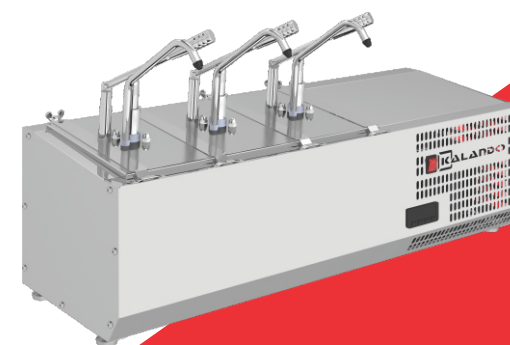

Parts List 540102

Cold Sauce Serving Unit
with 3x GN 1/4 200
Lever Dispensers

170102
Gastronorm
Lever Dispenser Unit
GN 1/4

170103
GN 1/4 200 Container

999288
3x GN 1/4 200
Cold Sauce Cooling Unit