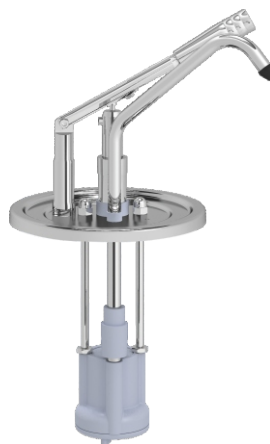

Parts List

☐ 520101 ☐ 520102

Heated Bainmarie
Dispenser

520109
Lever Dispenser Unit

520201
3 Ltr. Stainless Steel
Container

999223
Bainmarie Heater Unit