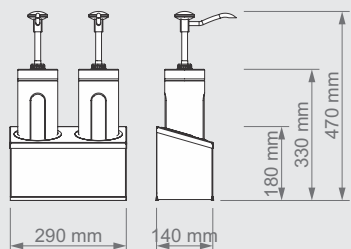

● 470101  
○ 470102  
Push Button Dispenser  
with Viewing Window Container

480102  
480101 / Set 2 Holder

## Parts List 480101

Push Button Dispenser  
with Viewing Window Container  
Set 2 Holder