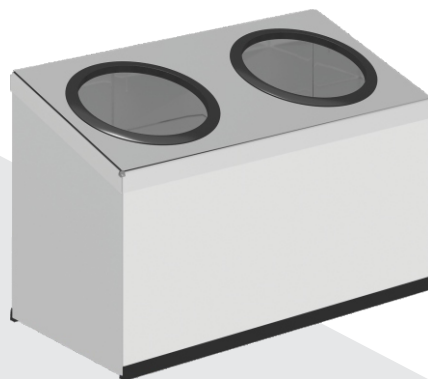

● 470101  
○ 470102  
Push Button Dispenser  
with Viewing Window Container

480102  
480101 / Set 2 Holder

## Parts List 480101

Push Button Dispenser  
with Viewing Window Container  
Set 2 Holder