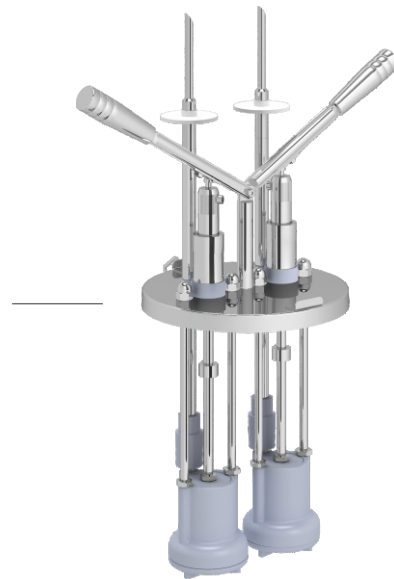

Parts List 420107

Lever Dispenser
Double Needle Nozzle
with 4,5 Ltr.
Stainless Steel Locksafe Container

420108
Lever Dispenser Unit
Double Needle Nozzle

120103
4,5 Ltr. Stainless Steel
Locksafe Container