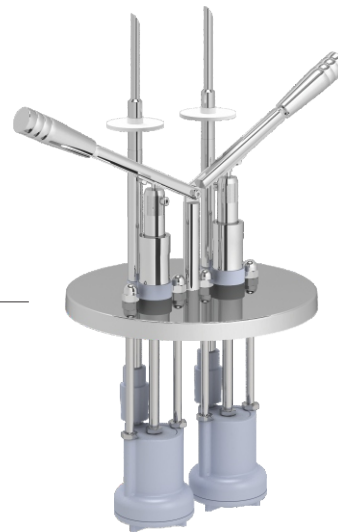

Parts List 420104

Lever Dispenser
Double Needle Nozzle
with 6 Ltr.
Stainless Steel Container

420105
Lever Dispenser Unit
Double Needle Nozzle

420106
6 Ltr. Stainless Steel
Container