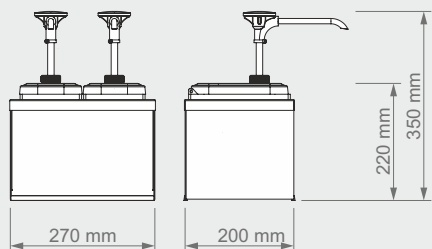

● 320105
○ 320106
Stainless Steel
Push Button Dispenser
Unit

999259
1,9 Ltr. Fountain Jar

340102
340101 / Set 2 Holder

Parts List 340101

Push Button Dispenser
with 1,9 Ltr. Fountain Jar
Set 2 Holder