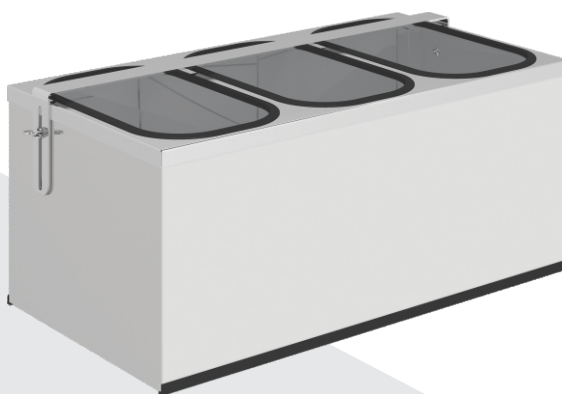

**170102**  
Gastronorm  
Lever Dispenser Unit  
GN 1/4

**170103**  
GN 1/4 200 Container

**250102**  
250101 / Set 3 Holder

## Parts List 250101

Gastronorm Lever Dispenser  
with GN 1/4 200 Container  
Set 3 Holder