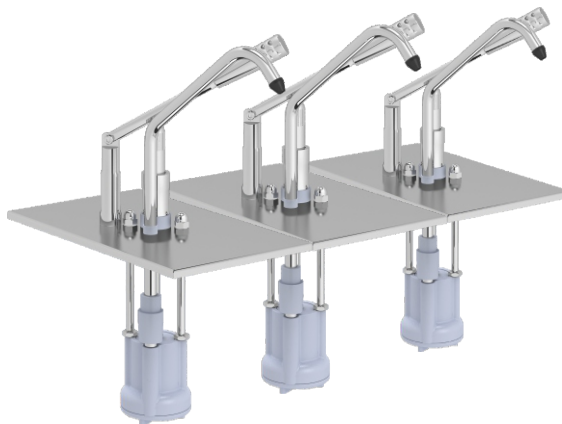

**170102**  
Gastronorm  
Lever Dispenser Unit  
GN 1/4

**170103**  
GN 1/4 200 Container

**250102**  
250101 / Set 3 Holder

## Parts List 250101

Gastronorm Lever Dispenser  
with GN 1/4 200 Container  
Set 3 Holder