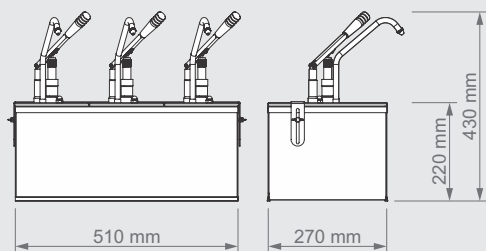

**170102**  
Gastronorm  
Lever Dispenser Unit  
GN 1/4

**170103**  
GN 1/4 200 Container

**250102**  
250101 / Set 3 Holder

## Parts List 250101

Gastronorm Lever Dispenser  
with GN 1/4 200 Container  
Set 3 Holder