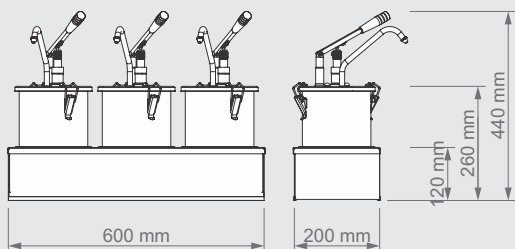

120102
Lever Dispenser Unit

120103
4,5 Ltr. Stainless Steel
Locksafe Container

140102
150101 / Set 3 Holder

Parts List 150101

Lever Dispenser
with Locksafe Container
Set 3 Holder