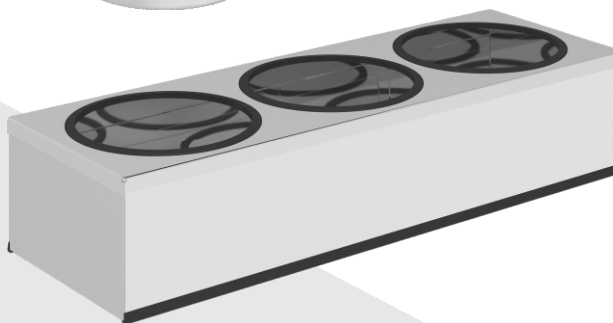

120102
Lever Dispenser Unit

120103
4,5 Ltr. Stainless Steel
Locksafe Container

140102
150101 / Set 3 Holder

Parts List 150101

Lever Dispenser
with Locksafe Container
Set 3 Holder